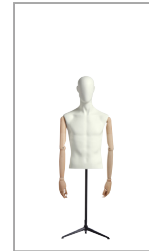

114 cm

orientable head

CAP4/89/...\*

push and pull

ARMCAP1/89/...\*

max height  
190 cm

min height  
140 cm

\* Optional

© Copyright 2024, SARL MAPI WINDOW FRANCE. All rights reserved.

Measurements cm

Shoulders	49	
Poitrine / chest	88	
Taille / waist	75	
Hanches / hips	94	

Clothing EUR

Veste / jacket	50
Haut / top	M
Pantalon / trousers	38

Measurements are based on average size of the mannequins in the collection and some positions may vary in size.

Black tripod stand (tripod C) included.