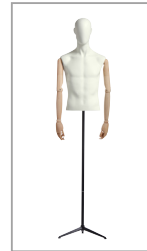

114 cm

orientable head

CAP4/89/...\*

push and pull

ARMCAP1/89/...\*

max height  
190 cm

min height  
140 cm

\* Optional

© Copyright 2024, SARL MAPI WINDOW FRANCE. All rights reserved.

Measurements cm

Shoulders	49	
Poitrine / chest	88	
Taille / waist	75	
Hanches / hips	94	

Clothing EUR

Veste / jacket	50
Haut / top	M
Pantalon / trousers	38

Measurements are based on average size of the mannequins in the collection and some positions may vary in size.

Black tripod stand (tripod C) included.